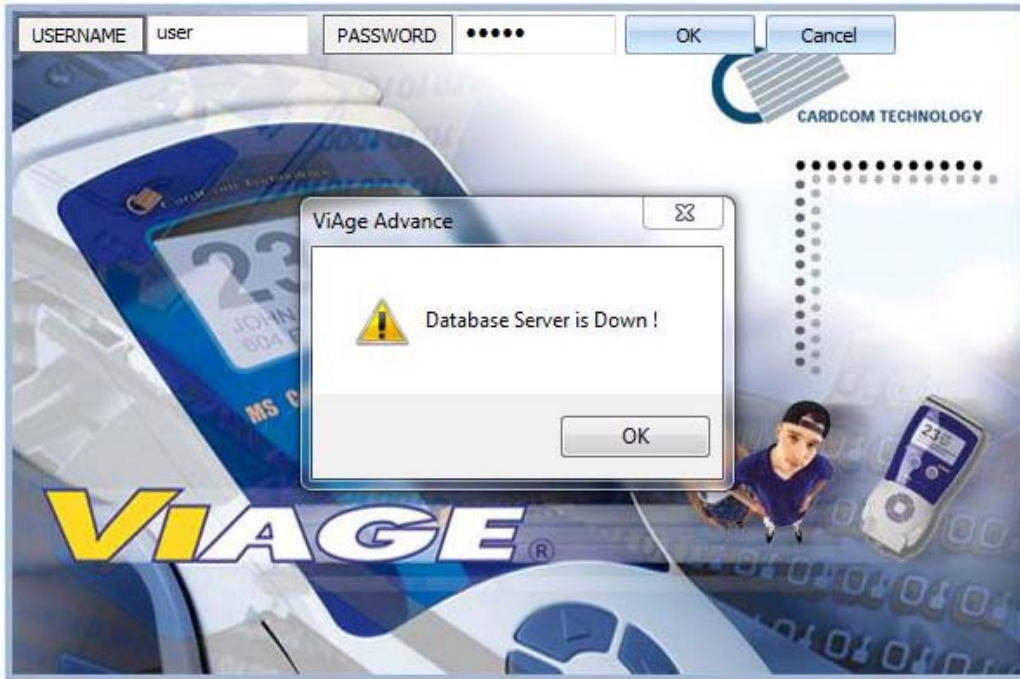

Welcome to Installation Read Me Note

- Please double click "ViageInstaller04252017.msi" icon to execute program installation wizard.
- Upon launching the application you may see "Database Server is down"