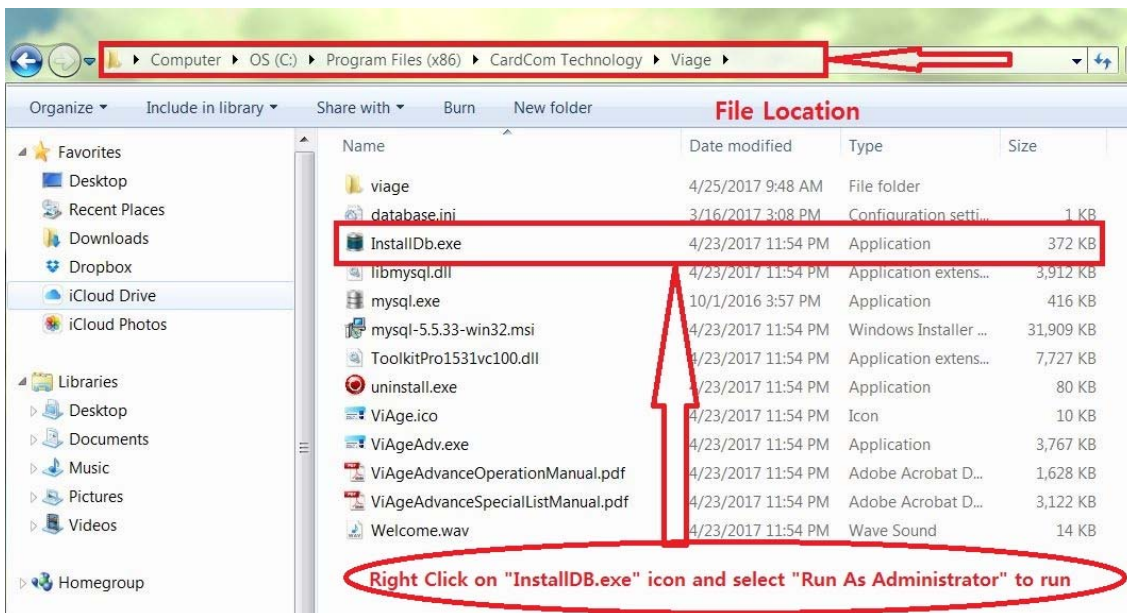

- MySQL DB may not be installed properly. due to your computer security settings.

If this happens to be the case, please see below to "install MySQL DB from the file manager location".